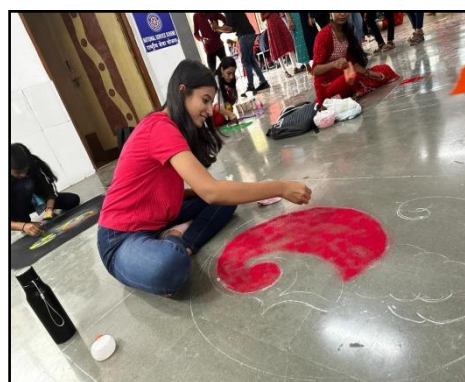

Rangoli competition

Principal
(Dr. K. R. Khandelwal)

PRINCIPAL
Rajarshi Shahu College of Pharmacy & Research
Tathwade, Pune - 411 033.