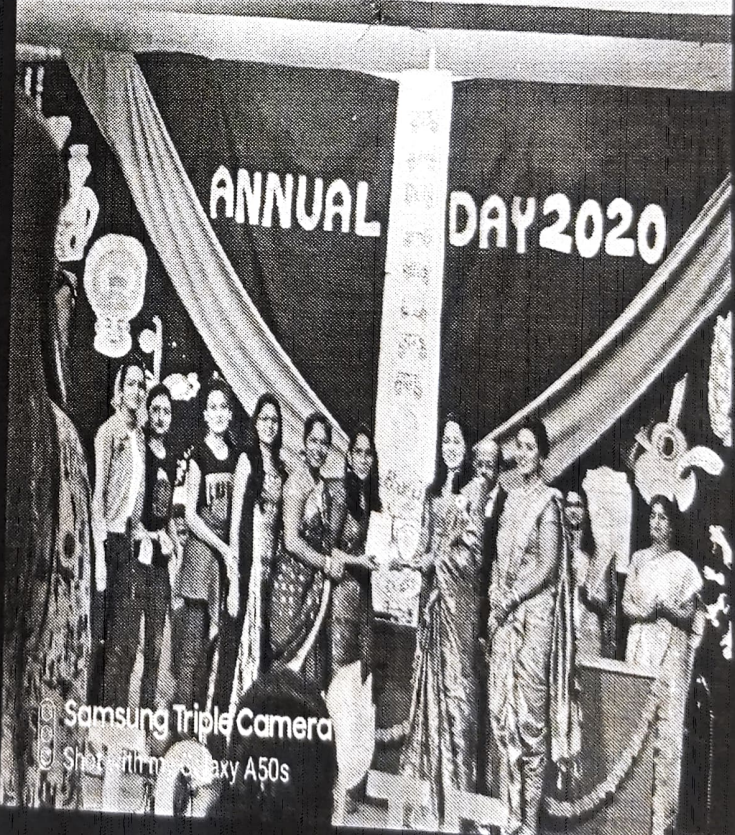

J.S.P.M's RSCOP&R

ANNUAL DAY 2020

TECHNITE

Samsung Triple Camera
Shot with my Galaxy A50s

Samsung Triple Camera
Shot with my Galaxy A50s