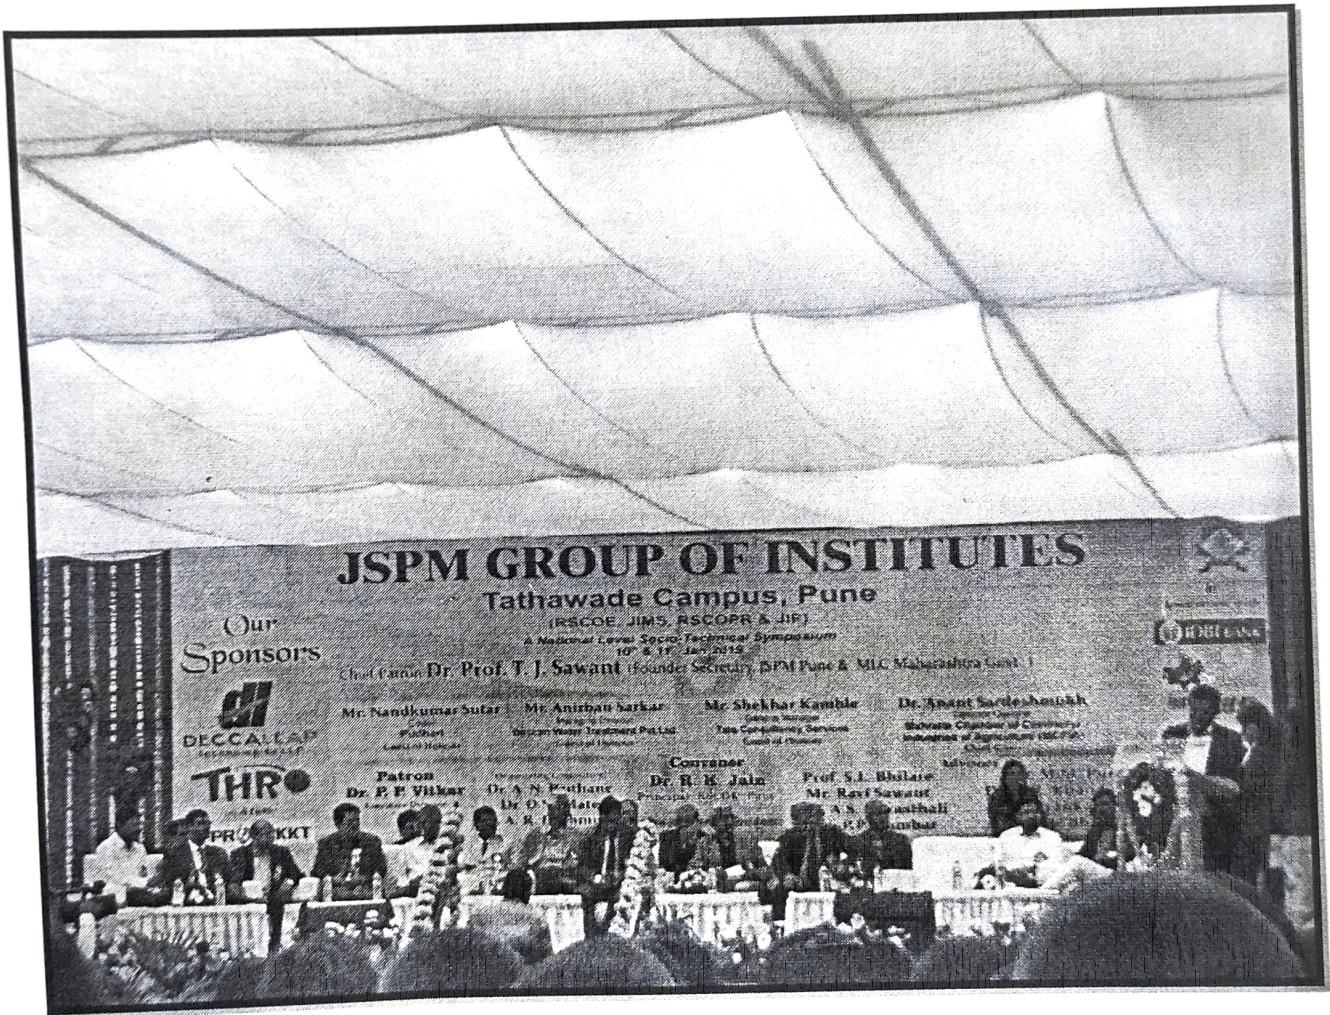

INNOVISION 2019

Innovision 2019 – A National Level Socio-Technical Symposium has been organized on 10th and 11th January 2019 at Tathawade Campus. Various events were organized during the Innovision. All the Institutes of tathawade campus actively participated in the events.

Handwritten signature in blue ink.

Handwritten signature in blue ink.

PRINCIPAL
Rajarshi Shahu College of Planning & Research
Tathawade, Pune - 411 033

Cultural Activity Incharge