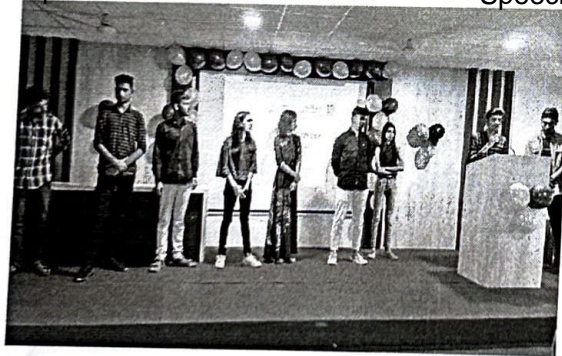

Mr. Fresher and Ms. Fresher Competition

Dr. Trupti Deshpande

Cultural In-charge

Dr. K. R. Khandelwal

Principal