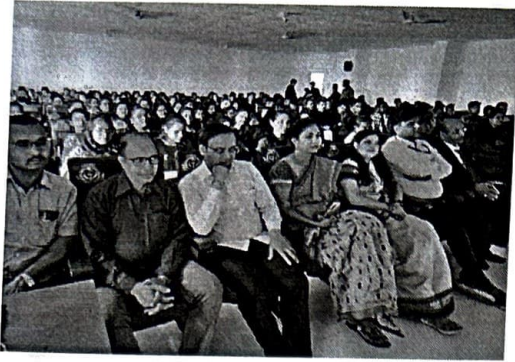

Induction Day Celebration

Saraswati puja by Principal Sir