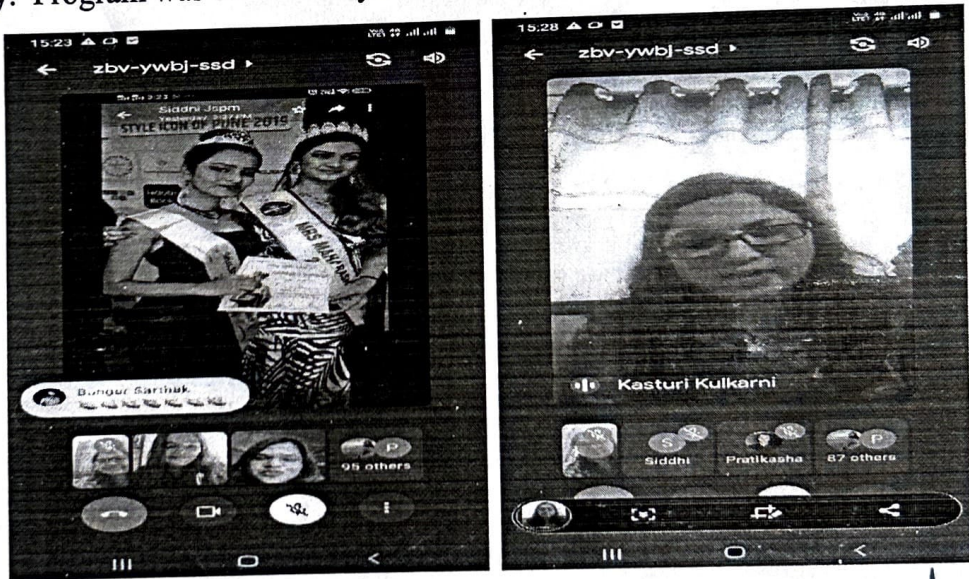

Women's Day

2020-21

Women's day was organized by our students of B. Pharm on Monday, 08/03/2021. Programme started at 3.00 PM. Virtual program organized by students on Google Meet platform. Virtual Inauguration with the lamp lightening ceremony by Principal sir. Gauree was anchor for the program. Sidhhi Dhanwade from T.Y shared her experience related to her achievements in pageants competitions. Spontaneous speech given by a S.Y and T.Y. students on women empowerment followed by poem recitation by many students. Special guest was Kasturi Joshi (Teacher, Actor, Narrator, Poet) expressed her views on current situation of women in society. Program was successfully ended with Vande Mataram

Cultural Activity Incharge