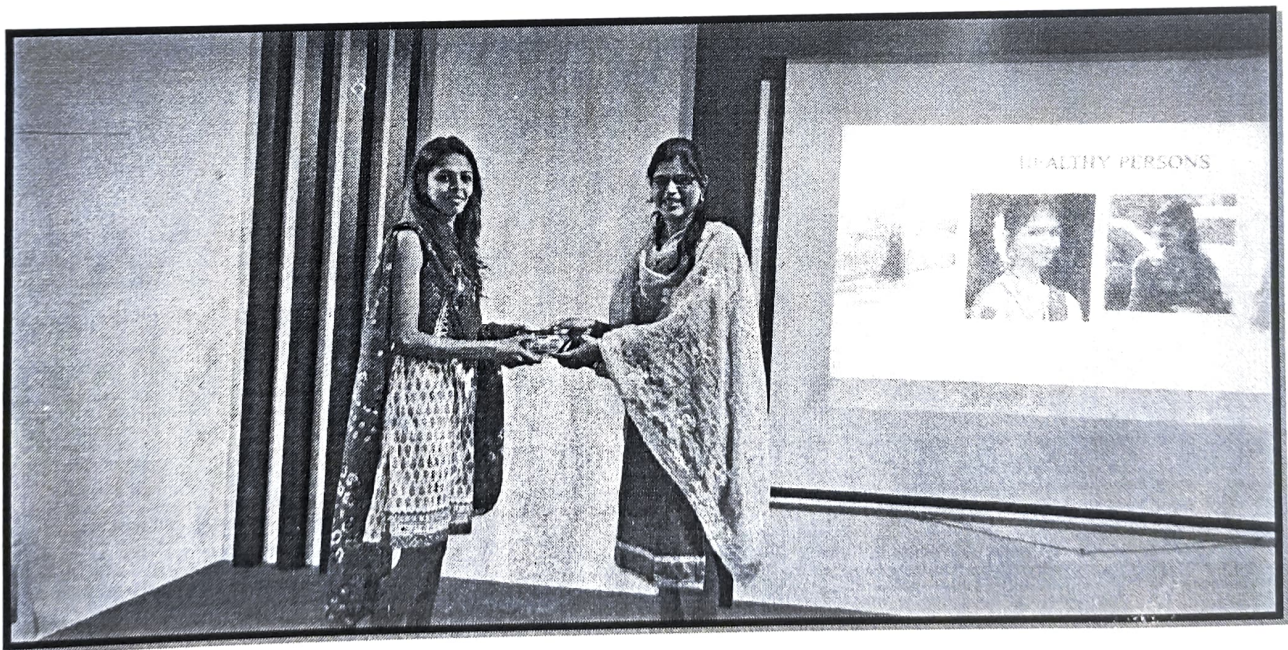

## Farewell 2018-19

Farewell function was organized by T.Y students of the college on 18/04/2017. Programme started at 10.30 am. Inauguration was done with the lamp lightening ceremony by the hands of Principal Dr.K.R.Khandelwal. Prof. Nilima Chaudhari final year class teacher delivered welcome speech emphasizing qualities of the final year students. Clinical research certificate course's certificates were distributed among the students. Few refreshing games were also organized. Some of the students expressed their views. Programme ended with very enchanting video containing photographs of final year students. Dipika Kumbhar and Pooja Darshale did anchoring and vote of thanks given by Ruchika Deshpande.