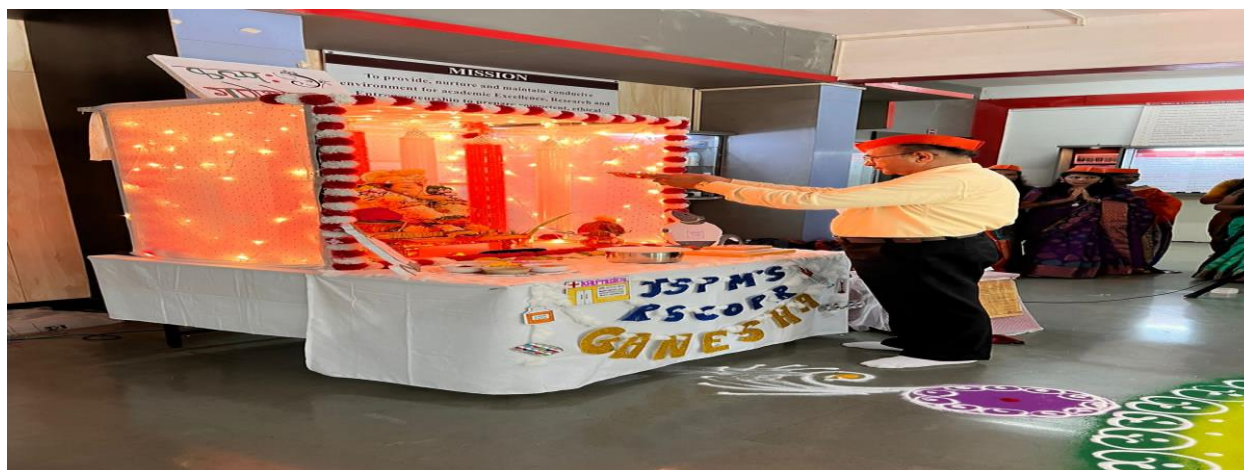

Principal Dr. K. R. Khandelwal offering prayers to lord Ganesha

K. R. Khandelwal

Principal
(Dr. K. R. Khandelwal)

PRINCIPAL
Rajarshi Shahu College of Pharmacy & Research
Tathawade, Pune - 411 033.