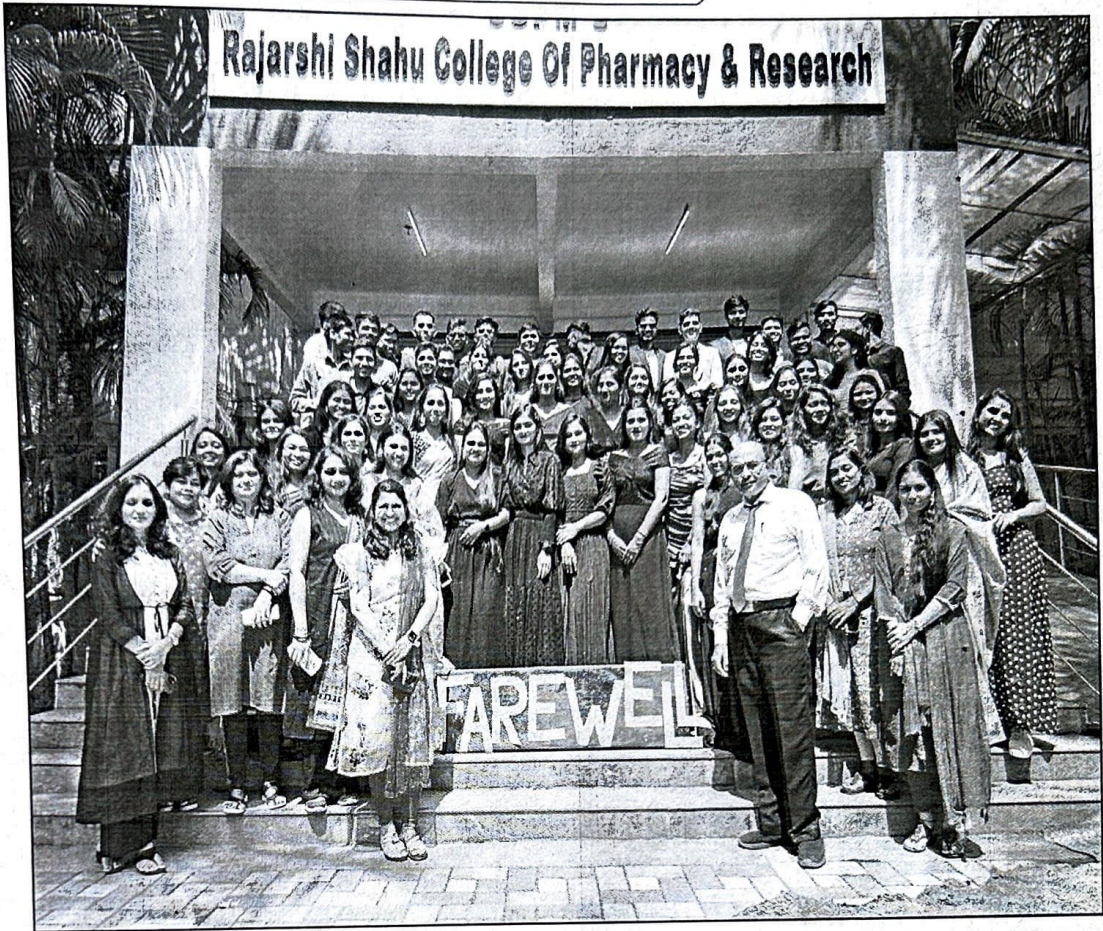

Glimpse of Farewell 2022-2023

Farewell of final year students